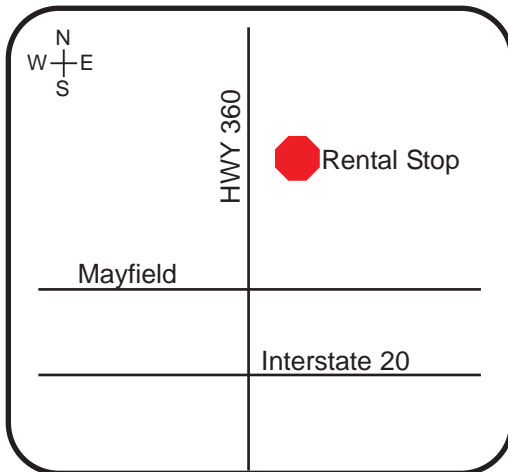

Sirviendo en Dos Locaciones

Arlington, Mansfield, Grand Prairie y la area de DFW

Rental Stop #1

2935 South State Highway 360
Grand Prairie, TX 75052

972.336.0059

817.336.0059

Fax 972.336.0605

Email: sales@rentalstops.com

Rental Stop #2

5744 SW Green Oaks Blvd.
Arlington, TX 76017

817.478.8061

Fax 972.336.0605

Email: sales@rentalstops.com

Grand Prairie

cerca de I-20 y carretera 360