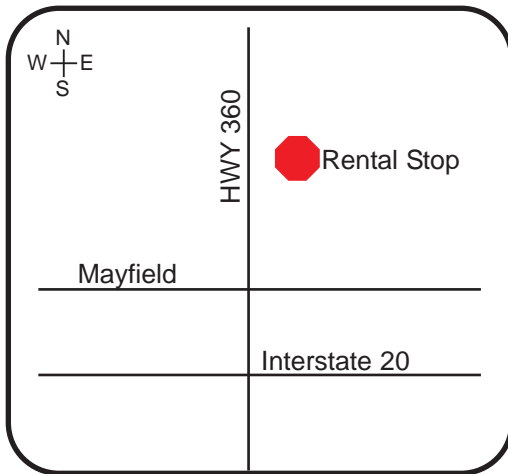

Sirviendo en Dos Locaciones

Arlington, Mansfield, Grand Prairie y la area de DFW

Rental Stop #1

2935 South State Highway 360
Grand Prairie, TX 75052

972.336.0059

817.336.0059

Fax 972.336.0605

Email: sales@rentalstops.com

Rental Stop #2

5744 SW Green Oaks Blvd.
Arlington, TX 76017

817.478.8061

Fax 972.336.0605

Email: sales@rentalstops.com

Grand Prairie

cerca de I-20 y carretera 360